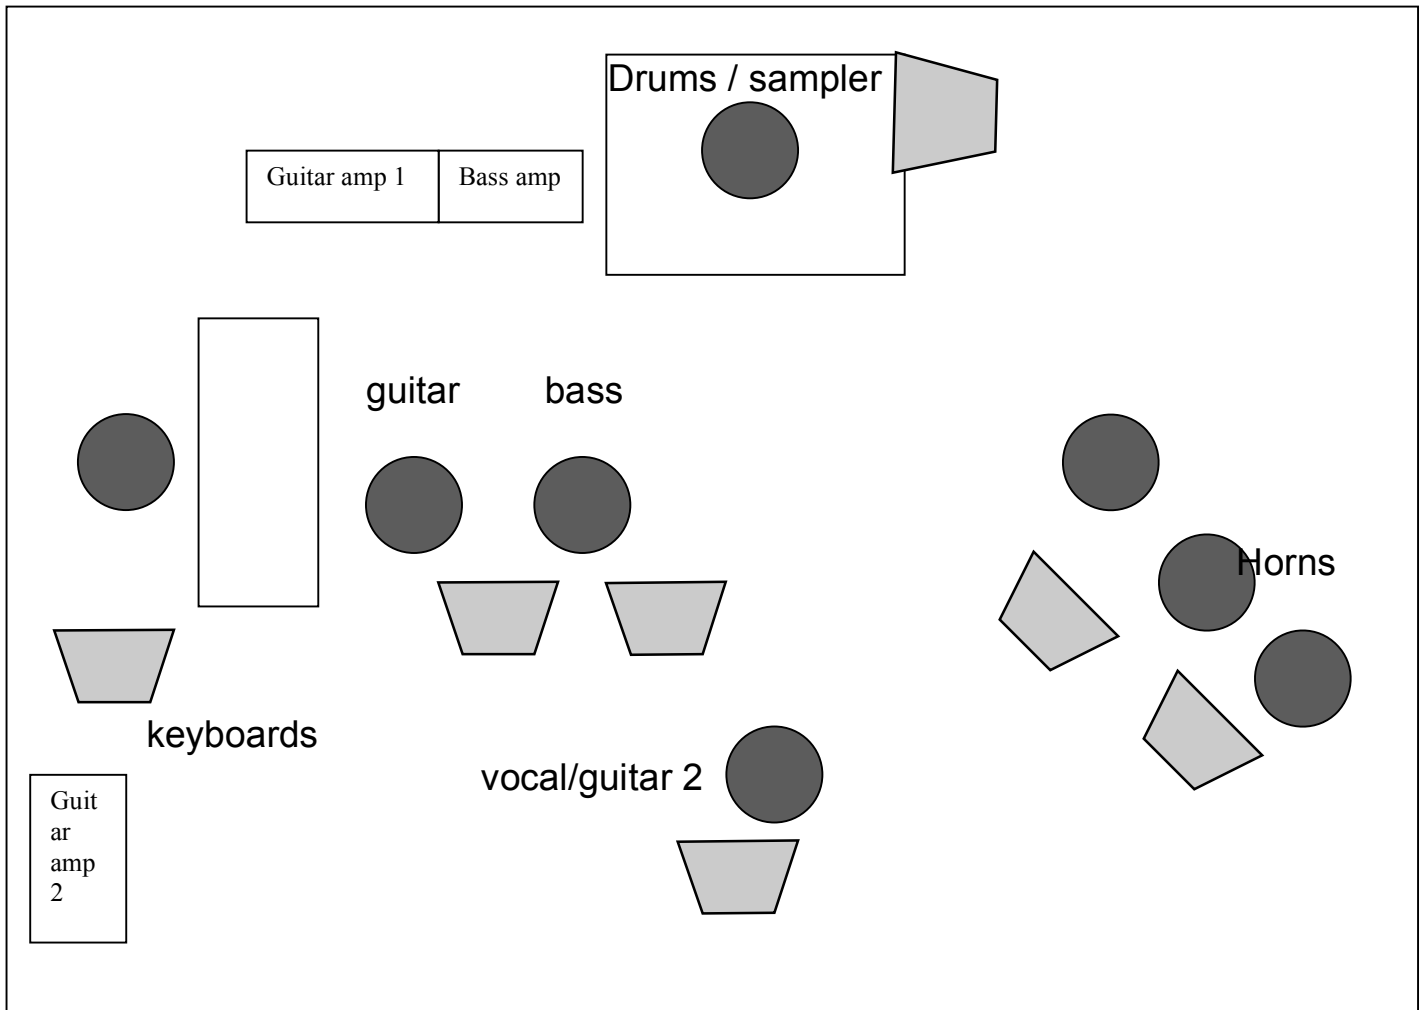

AFRO INFLUENCED FUNK FEDERATION // 2009

Technical Rider

1. bassdrum
2. snaredrum
3. hihat
4. tom 1
5. tom 2
6. overhead 1
7. overhead 2
8. bass amp (di)
9. guitar amp 1
10. guitar amp 2
11. baritone sax
12. trumpet (own mic)
13. saxophone (own mic)
14. vocals A
15. keys 1 DI
16. keys 2 DI

AFRO INFLUENCED FUNK FEDERATION // 2009

'AIFF on Tour' Backline list

Would be great if the backline was pretty standard, so:

- proper bass amp (if possible classic ampeg or SVT3 pro)
 - guitar amp - preferably a fender twin or something like wise
 - basic drum kit, preferably Ludwig or Gretsch (bassdrum, snare, 2 tom, hihat stand, 1 crash stand). Drummer will bring his own snare and cymbals
 - horn section will bring their own mics
 - 1 vox mics (1 with only straight stand)
 - a Nord (stage of electro) **OR** a Fender Rhodes and Farfisa/Philacorda organ.
- When in doubt, contact us.

Rooming List

The AIFF is an 8 piece band. For rooming 4 doubles will be fine.

If any questions, feel free to contact me

Thanks,
Ton van der Kolk